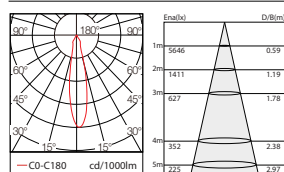

### Code composition/ Composizione del codice

Model	Power	Light flux	Size	Beam Angle	CRI	FUNTION
GMT121	20W	120LM/W	Ø68*H130mm	15°/24°/38°	90	ON/OFF DIM/DALI

15°-3000K-CRI90

24°-3000K-CRI90

38°-3000K-CRI90