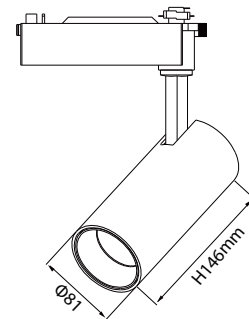

### Code composition/ Composizione del codice

Model	Power	Light flux	Size	Beam Angle	CRI	FUNTION
GMT121	30W	120LM/W	Ø68*H155mm	15°/24°/38°	90	ON/OFF DIM/DALI

15°-3000K-CRI90

24°-3000K-CRI90

38°-3000K-CRI90

### Accessories

SOLITE  
SOFTENING  
LENS

HONEY  
COMB

Product series	BLEEM
Application areas	Accent lighting
Pan/tilt range	355° turning range, 180° swivel range
Mounting	Power Track, not suitable for vertical mounting
Lighting technology	LED
LED Luminous Flux Class	120LM/W
Light colour White	2700 K, 3000 K, 3000 K - Efficient White, 3000 K - Brilliant Colour, 3500 K, 4000 K
Light colour Food*	M, M+F, BF
Cooling	Passive
Supply unit	Driver Integrated
Luminaire colour	RAL 9005 jet black RAL 9006 white aluminium RAL 9016 traffic white Special colours on request
Surface	Structure powder-coated
Nominal voltage	220 - 240 V, 50/60Hz
Lighting controls	On request
Weight	0.82kg
Test seal	

### Code composition/ Composizione del codice

Model	Power	Light flux	Size	Beam Angle	CRI	FUNTION
GMT121	30W	120LM/W	Ø81*H146mm	15°/24°/38°	90	ON/OFF DIM/DALI

15°-3000K-CRI90

24°-3000K-CRI90

38°-3000K-CRI90