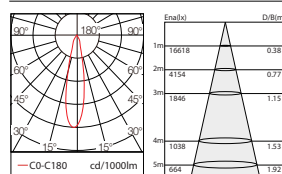

### Code composition/ Composizione del codice

Model	Power	Light flux	Size	Beam Angle	CRI	FUNTION
GMT121	30W	120LM/W	Ø68*H155mm	15°/24°/38°	90	ON/OFF DIM/DALI

15°-3000K-CRI90

24°-3000K-CRI90

38°-3000K-CRI90

### Code composition/ Composizione del codice

Model	Power	Light flux	Size	Beam Angle	CRI	FUNTION
GMT121	30W	120LM/W	Ø81*H146mm	15°/24°/38°	90	ON/OFF DIM/DALI

15°-3000K-CRI90

24°-3000K-CRI90

38°-3000K-CRI90