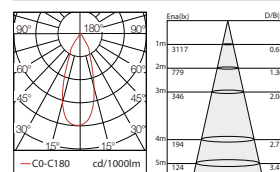

### Code composition/ Composizione del codice

Model	Power	Light flux	Size	Beam Angle	CRI	FUNTION
GMT121	30W	120LM/W	Ø68*H155mm	15°/24°/38°	90	ON/OFF DIM/DALI

15°-3000K-CRI90

24°-3000K-CRI90

38°-3000K-CRI90