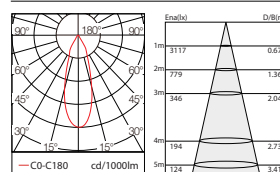

### Code composition/ Composizione del codice

Model	Power	Light flux	Size	Beam Angle	CRI	FUNTION
GMT121	20W	120LM/W	Ø68*H130mm	15°/24°/38°	90	ON/OFF DIM/DALI

15°-3000K-CRI90

24°-3000K-CRI90

38°-3000K-CRI90

### Code composition/ Composizione del codice

Model	Power	Light flux	Size	Beam Angle	CRI	FUNTION
GMT121	30W	120LM/W	Ø68*H155mm	15°/24°/38°	90	ON/OFF DIM/DALI

15°-3000K-CRI90

24°-3000K-CRI90

38°-3000K-CRI90