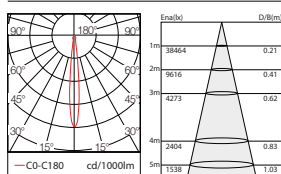

### Code composition/ Composizione del codice

Model	Power	Light flux	Size	Beam Angle	CRI	FUNTION
GMT121	30W	120LM/W	Ø68*H155mm	15°/24°/38°	90	ON/OFF DIM/DALI

15°-3000K-CRI90

24°-3000K-CRI90

38°-3000K-CRI90

### Code composition/ Composizione del codice

Model	Power	Light flux	Size	Beam Angle	CRI	FUNTION
GMT121	30W	120LM/W	Ø81*H146mm	15°/24°/38°	90	ON/OFF DIM/DALI

15°-3000K-CRI90

24°-3000K-CRI90

38°-3000K-CRI90