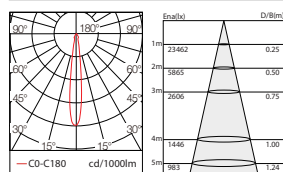

### Code composition/ Composizione del codice

Model	Power	Light flux	Size	Beam Angle	CRI	FUNTION
GMT121	20W	120LM/W	Ø68*H130mm	15°/24°/38°	90	ON/OFF DIM/DALI

15°-3000K-CRI90

24°-3000K-CRI90

38°-3000K-CRI90

### Code composition/ Composizione del codice

Model	Power	Light flux	Size	Beam Angle	CRI	FUNTION
GMT121	30W	120LM/W	Ø68*H155mm	15°/24°/38°	90	ON/OFF DIM/DALI

15°-3000K-CRI90

24°-3000K-CRI90

38°-3000K-CRI90