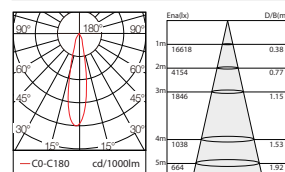

### Code composition/ Composizione del codice

Model	Power	Light flux	Size	Beam Angle	CRI	FUNTION
GMT121	30W	120LM/W	Ø81*H146mm	15°/24°/38°	90	ON/OFF DIM/DALI

15°-3000K-CRI90

24°-3000K-CRI90

38°-3000K-CRI90

### Code composition/ Composizione del codice

Model	Power	Light flux	Size	Beam Angle	CRI	FUNTION
GMT121	40W	120LM/W	Ø81*H160mm	15°/24°/38°	90	ON/OFF DIM/DALI

15°-3000K-CRI90

24°-3000K-CRI90

38°-3000K-CRI90