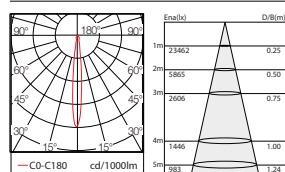

### Code composition/ Composizione del codice

Model	Power	Light flux	Size	Beam Angle	CRI	FUNTION
GMT121	20W	120LM/W	Ø68*H130mm	15°/24°/38°	90	ON/OFF DIM/DALI

15°-3000K-CRI90

24°-3000K-CRI90

38°-3000K-CRI90