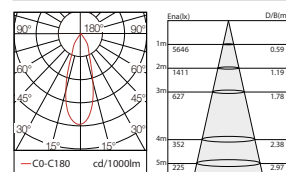

### Code composition/ Composizione del codice

Model	Power	Light flux	Size	Beam Angle	CRI	FUNTION
GMT121	20W	120LM/W	Ø68*H130mm	15°/24°/38°	90	ON/OFF DIM/DALI

15°-3000K-CRI90

24°-3000K-CRI90

38°-3000K-CRI90

### Code composition/ Composizione del codice

Model	Power	Light flux	Size	Beam Angle	CRI	FUNTION
GMT121	30W	120LM/W	Ø68*H155mm	15°/24°/38°	90	ON/OFF DIM/DALI

15°-3000K-CRI90

24°-3000K-CRI90

38°-3000K-CRI90