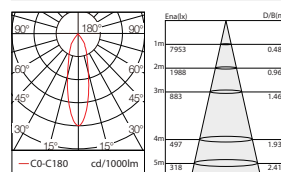

### Code composition/ Composizione del codice

Model	Power	Light flux	Size	Beam Angle	CRI	FUNTION
GMT121	30W	120LM/W	Ø81*H146mm	15°/24°/38°	90	ON/OFF DIM/DALI

15°-3000K-CRI90

24°-3000K-CRI90

38°-3000K-CRI90

### Code composition/ Composizione del codice

Model	Power	Light flux	Size	Beam Angle	CRI	FUNTION
GMT121	40W	120LM/W	Ø81*H160mm	15°/24°/38°	90	ON/OFF DIM/DALI

15°-3000K-CRI90

24°-3000K-CRI90

38°-3000K-CRI90