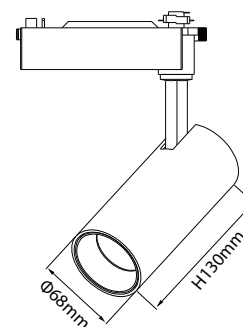

### Code composition/ Composizione del codice

Model	Power	Light flux	Size	Beam Angle	CRI	FUNTION
GMT121	20W	120LM/W	Ø68*H130mm	15°/24°/38°	90	ON/OFF DIM/DALI

15°-3000K-CRI90

24°-3000K-CRI90

38°-3000K-CRI90