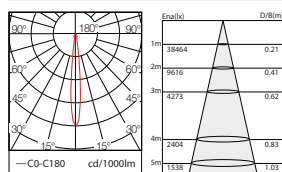

### Code composition/ Composizione del codice

Model	Power	Light flux	Size	Beam Angle	CRI	FUNTION
GMT121	30W	120LM/W	Ø81*H146mm	15°/24°/38°	90	ON/OFF DIM/DALI

15°-3000K-CRI90

24°-3000K-CRI90

38°-3000K-CRI90

### Code composition/ Composizione del codice

Model	Power	Light flux	Size	Beam Angle	CRI	FUNTION
GMT121	40W	120LM/W	Ø81*H160mm	15°/24°/38°	90	ON/OFF DIM/DALI

15°-3000K-CRI90

24°-3000K-CRI90

38°-3000K-CRI90