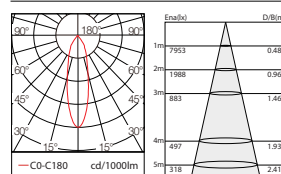

### Code composition/ Composizione del codice

Model	Power	Light flux	Size	Beam Angle	CRI	FUNTION
GMT121	30W	120LM/W	Ø68*H155mm	15°/24°/38°	90	ON/OFF DIM/DALI

15°-3000K-CRI90

24°-3000K-CRI90

38°-3000K-CRI90

### Code composition/ Composizione del codice

Model	Power	Light flux	Size	Beam Angle	CRI	FUNTION
GMT121	30W	120LM/W	Ø81*H146mm	15°/24°/38°	90	ON/OFF DIM/DALI

15°-3000K-CRI90

24°-3000K-CRI90

38°-3000K-CRI90

### Code composition/ Composizione del codice

Model	Power	Light flux	Size	Beam Angle	CRI	FUNTION
GMT121	40W	120LM/W	Ø81*H160mm	15°/24°/38°	90	ON/OFF DIM/DALI

15°-3000K-CRI90

24°-3000K-CRI90

38°-3000K-CRI90