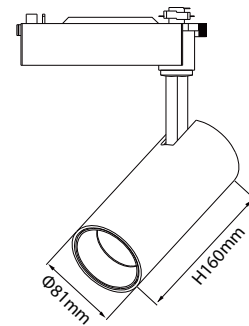

### Code composition/ Composizione del codice

Model	Power	Light flux	Size	Beam Angle	CRI	FUNTION
GMT121	30W	120LM/W	Ø81*H146mm	15°/24°/38°	90	ON/OFF DIM/DALI

15°-3000K-CRI90

24°-3000K-CRI90

38°-3000K-CRI90

### Accessories

SOLITE  
SOFTENING  
LENS

HONEY  
COMB

Product series	BLEEM
Application areas	Accent lighting
Pan/tilt range	355° turning range, 180° swivel range
Mounting	Power Track, not suitable for vertical mounting
Lighting technology	LED
LED Luminous Flux Class	120LM/W
Light colour White	2700 K, 3000 K, 3000 K - Efficient White, 3000 K - Brilliant Colour, 3500 K, 4000 K
Light colour Food*	M, M+F, BF
Cooling	Passive
Supply unit	Driver Integrated
Luminaire colour	RAL 9005 jet black RAL 9006 white aluminium RAL 9016 traffic white Special colours on request
Surface	Structure powder-coated
Nominal voltage	220 - 240 V, 50/60Hz
Lighting controls	On request
Weight	0.96kg
Test seal	

### Code composition/ Composizione del codice

Model	Power	Light flux	Size	Beam Angle	CRI	FUNTION
GMT121	40W	120LM/W	Ø81*H160mm	15°/24°/38°	90	ON/OFF DIM/DALI

15°-3000K-CRI90

24°-3000K-CRI90

38°-3000K-CRI90