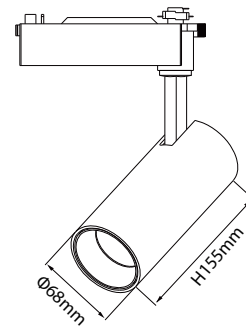

### Accessories

SOLITE  
SOFTENING  
LENS

HONEY  
COMB

Product series	BLEEM
Application areas	Accent lighting
Pan/tilt range	355° turning range, 180° swivel range
Mounting	Power Track, not suitable for vertical mounting
Lighting technology	LED
LED Luminous Flux Class	120LM/W
Light colour White	2700 K, 3000 K, 3000 K - Efficient White, 3000 K - Brilliant Colour, 3500 K, 4000 K
Light colour Food*	M, M+F, BF
Cooling	Passive
Supply unit	Driver Integrated
Luminaire colour	RAL 9005 jet black RAL 9006 white aluminium RAL 9016 traffic white Special colours on request
Surface	Structure powder-coated
Nominal voltage	220 - 240 V, 50/60Hz
Lighting controls	On request
Weight	0.74kg
Test seal	

### Code composition/ Composizione del codice

Model	Power	Light flux	Size	Beam Angle	CRI	FUNTION
GMT121	30W	120LM/W	Ø68*H155mm	15°/24°/38°	90	ON/OFF DIM/DALI

15°-3000K-CRI90

24°-3000K-CRI90

38°-3000K-CRI90