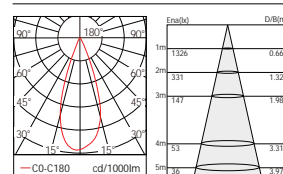

38°-3000K-CRI90