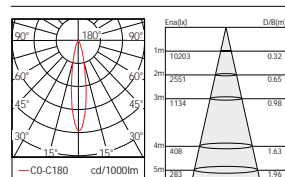

### Code composition/ Composizione del codice

Model	Power	Light flux	Cut-off size	size	Beam Angle	CRI	FUNTION
GMC220	32W	120LM/W	125mm	142*H155mm	15°/24°/38°	90	ON/OFF DIM/DALI

15°-3000K-CRI90

24°-3000K-CRI90

### Code composition/ Composizione del codice

Model	Power	Light flux	Cut-off size	size	Beam Angle	CRI	FUNTION
GMC223	40W	120LM/W	150mm	165*H175mm	15°/24°/38°	90	ON/OFF DIM/DALI

15°-3000K-CRI90

24°-3000K-CRI90