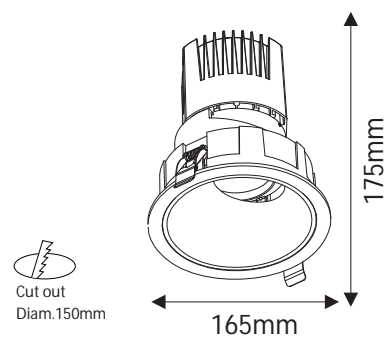

### Code composition/ Composizione del codice

Model	Power	Light flux	Cut-off size	size	Beam Angle	CRI	FUNTION
GMC220	32W	120LM/W	125mm	142*H155mm	15°/24°/38°	90	ON/OFF DIM/DALI

15°-3000K-CRI90

24°-3000K-CRI90

### Accessories

SOLITE  
SOFTENING  
LENS

HONEY  
COMB

Product series	DELA
Application areas	Accent lighting
Pan/tilt range	35° tilted
Mounting	Recessed
Lighting technology	LED
LED Luminous Flux Class	120LM/W
Light colour White	2700K, 3000K, 3000K - Efficient White, 3000K - Brilliant Colour,3500K, 4000K
Cooling	Passive
Supply unit	Driver Separated
Luminaire colour	RAL 9005 jet black RAL 9006 white aluminium RAL 9016 traffic white Special colours on request
Surface	Structure powder-coated
Nominal voltage	220 - 240 V, 50/60Hz
Lighting controls	On Request
Weight	Approx. 1.2kg
Test seal	

### Code composition/ Composizione del codice

Model	Power	Light flux	Cut-off size	size	Beam Angle	CRI	FUNTION
GMC223	40W	120LM/W	150mm	165*H175mm	15°/24°/38°	90	ON/OFF DIM/DALI

15°-3000K-CRI90

24°-3000K-CRI90