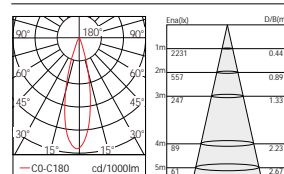

### Code composition/ Composizione del codice

Model	Power	Light flux	Cut-off size	size	Beam Angle	CRI	FUNTION
GMC225	7W	120LM/W	55mm	68*H80mm	15°/24°/38°	90	ON/OFF DIM/DALI

15°-3000K-CRI90

24°-3000K-CRI90

### Code composition/ Composizione del codice

Model	Power	Light flux	Cut-off size	size	Beam Angle	CRI	FUNTION
GMC227	12W	120LM/W	75mm	84*H105	15°/24°/38°	90	ON/OFF DIM/DALI

15°-3000K-CRI90

24°-3000K-CRI90