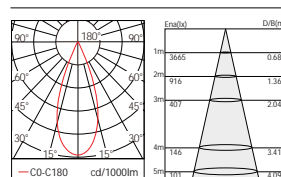

38°-3000K-CRI90