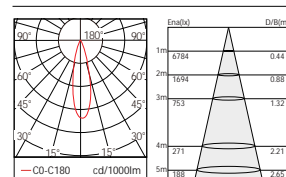

### Code composition/ Composizione del codice

Model	Power	Light flux	Cut-off size	size	Beam Angle	CRI	FUNTION
GMC220	32W	120LM/W	125mm	142*H155mm	15°/24°/38°	90	ON/OFF DIM/DALI

15°-3000K-CRI90

24°-3000K-CRI90

### Code composition/ Composizione del codice

Model	Power	Light flux	Cut-off size	size	Beam Angle	CRI	FUNTION
GMC223	40W	120LM/W	150mm	165*H175mm	15°/24°/38°	90	ON/OFF DIM/DALI

15°-3000K-CRI90

24°-3000K-CRI90