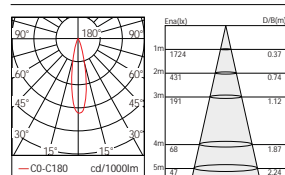

### Code composition/ Composizione del codice

Model	Power	Light flux	Cut-off size	size	Beam Angle	CRI	FUNTION
GMC225	7W	120LM/W	55mm	68*H80mm	15°/24°/38°	90	ON/OFF DIM/DALI

15°-3000K-CRI90

24°-3000K-CRI90