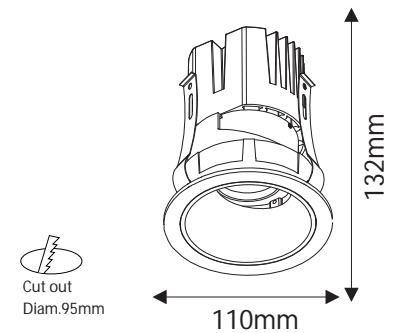

### Code composition/ Composizione del codice

Model	Power	Light flux	Cut-off size	size	Beam Angle	CRI	FUNTION
GMC227	12W	120LM/W	75mm	84*H105	15°/24°/38°	90	ON/OFF DIM/DALI

15°-3000K-CRI90

24°-3000K-CRI90

### Code composition/ Composizione del codice

Model	Power	Light flux	Cut-off size	size	Beam Angle	CRI	FUNTION
GMC229	22W	120LM/W	95mm	110*H132mm	15°/24°/38°	90	ON/OFF DIM/DALI

15°-3000K-CRI90

24°-3000K-CRI90

### Code composition/ Composizione del codice

Model	Power	Light flux	Cut-off size	size	Beam Angle	CRI	FUNTION
GMC223	40W	120LM/W	150mm	165*H175mm	15°/24°/38°	90	ON/OFF DIM/DALI

15°-3000K-CRI90

24°-3000K-CRI90