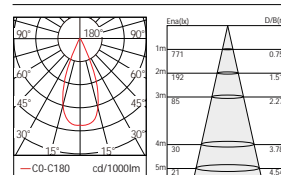

38°-3000K-CRI90