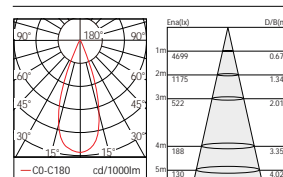

38°-3000K-CRI90