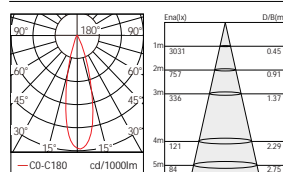

### Code composition/ Composizione del codice

Model	Power	Light flux	Cut-off size	size	Beam Angle	CRI	FUNTION
GMC229	22W	120LM/W	95mm	110*H132mm	15°/24°/38°	90	ON/OFF DIM/DALI

15°-3000K-CRI90

24°-3000K-CRI90