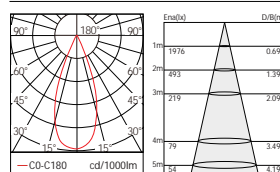

38°-3000K-CRI90