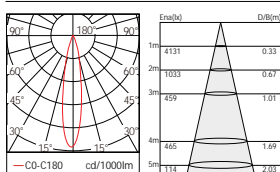

### Code composition/ Composizione del codice

Model	Power	Light flux	Cut-off size	size	Beam Angle	CRI	FUNTION
GMC227	12W	120LM/W	75mm	84*H105	15°/24°/38°	90	ON/OFF DIM/DALI

15°-3000K-CRI90

24°-3000K-CRI90

### Code composition/ Composizione del codice

Model	Power	Light flux	Cut-off size	size	Beam Angle	CRI	FUNTION
GMC229	22W	120LM/W	95mm	110*H132mm	15°/24°/38°	90	ON/OFF DIM/DALI

15°-3000K-CRI90

24°-3000K-CRI90