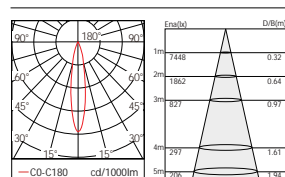

### Code composition/ Composizione del codice

Model	Power	Light flux	Cut-off size	size	Beam Angle	CRI	FUNTION
GMC229	22W	120LM/W	95mm	110*H132mm	15°/24°/38°	90	ON/OFF DIM/DALI

15°-3000K-CRI90

24°-3000K-CRI90

### Code composition/ Composizione del codice

Model	Power	Light flux	Cut-off size	size	Beam Angle	CRI	FUNTION
GMC220	32W	120LM/W	125mm	142*H155mm	15°/24°/38°	90	ON/OFF DIM/DALI

15°-3000K-CRI90

24°-3000K-CRI90