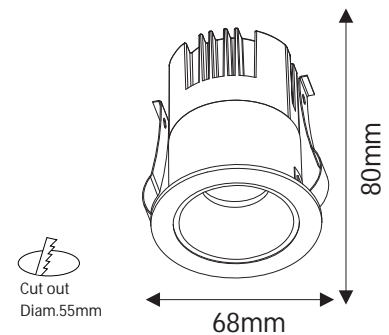

### FLEXIBLE INSTALLATION

with 5 different size of the cutting hole, 55mm, 75mm, 95mm,125mm ,150mm

RA  
High CRI up to 97

### Code composition/ Composizione del codice

Model	Power	Light flux	Cut-off size	size	Beam Angle	CRI	FUNTION
GMC225	7W	120LM/W	55mm	68*H80mm	15°/24°/38°	90	ON/OFF DIM/DALI

15°-3000K-CRI90

24°-3000K-CRI90

### Code composition/ Composizione del codice

Model	Power	Light flux	Cut-off size	size	Beam Angle	CRI	FUNTION
GMC229	22W	120LM/W	95mm	110*H132mm	15°/24°/38°	90	ON/OFF DIM/DALI

15°-3000K-CRI90

24°-3000K-CRI90

### Code composition/ Composizione del codice

Model	Power	Light flux	Cut-off size	size	Beam Angle	CRI	FUNTION
GMC223	40W	120LM/W	150mm	165*H175mm	15°/24°/38°	90	ON/OFF DIM/DALI

15°-3000K-CRI90

24°-3000K-CRI90