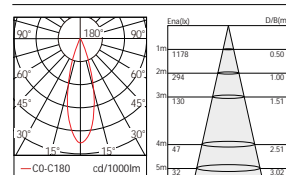

### Code composition/ Composizione del codice

Model	Power	Light flux	Cut-off size	size	Beam Angle	CRI	FUNTION
GMC225	7W	120LM/W	55mm	68*H80mm	15°/24°/38°	90	ON/OFF DIM/DALI

15°-3000K-CRI90

24°-3000K-CRI90