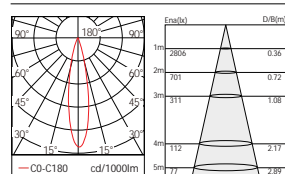

### Code composition/ Composizione del codice

Model	Power	Light flux	Cut-off size	size	Beam Angle	CRI	FUNTION
GMC225	7W	120LM/W	55mm	68*H80mm	15°/24°/38°	90	ON/OFF DIM/DALI

15°-3000K-CRI90

24°-3000K-CRI90

### Code composition/ Composizione del codice

Model	Power	Light flux	Cut-off size	size	Beam Angle	CRI	FUNTION
GMC227	12W	120LM/W	75mm	84*H105	15°/24°/38°	90	ON/OFF DIM/DALI

15°-3000K-CRI90

24°-3000K-CRI90