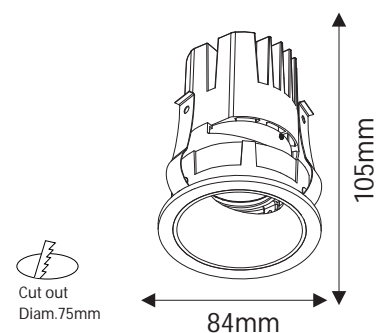

### Code composition/ Composizione del codice

Model	Power	Light flux	Cut-off size	size	Beam Angle	CRI	FUNTION
GMC225	7W	120LM/W	55mm	68*H80mm	15°/24°/38°	90	ON/OFF DIM/DALI

15°-3000K-CRI90

24°-3000K-CRI90

### Code composition/ Composizione del codice

Model	Power	Light flux	Cut-off size	size	Beam Angle	CRI	FUNTION
GMC227	12W	120LM/W	75mm	84*H105	15°/24°/38°	90	ON/OFF DIM/DALI

15°-3000K-CRI90

24°-3000K-CRI90

### Code composition/ Composizione del codice

Model	Power	Light flux	Cut-off size	size	Beam Angle	CRI	FUNTION
GMC223	40W	120LM/W	150mm	165*H175mm	15°/24°/38°	90	ON/OFF DIM/DALI

15°-3000K-CRI90

24°-3000K-CRI90