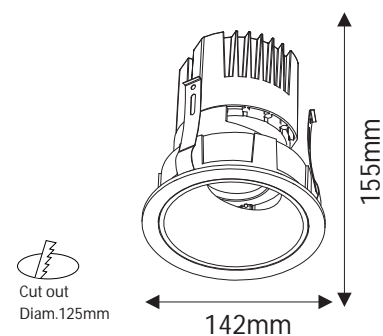

### Code composition/ Composizione del codice

Model	Power	Light flux	Cut-off size	size	Beam Angle	CRI	FUNTION
GMC229	22W	120LM/W	95mm	110*H132mm	15°/24°/38°	90	ON/OFF DIM/DALI

15°-3000K-CRI90

24°-3000K-CRI90

### Code composition/ Composizione del codice

Model	Power	Light flux	Cut-off size	size	Beam Angle	CRI	FUNTION
GMC220	32W	120LM/W	125mm	142*H155mm	15°/24°/38°	90	ON/OFF DIM/DALI

15°-3000K-CRI90

24°-3000K-CRI90

### Code composition/ Composizione del codice

Model	Power	Light flux	Cut-off size	size	Beam Angle	CRI	FUNTION
GMC223	40W	120LM/W	150mm	165*H175mm	15°/24°/38°	90	ON/OFF DIM/DALI

15°-3000K-CRI90

24°-3000K-CRI90