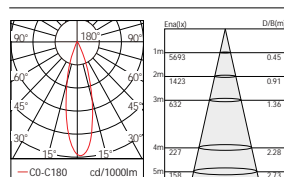

### Code composition/ Composizione del codice

Model	Power	Light flux	Cut-off size	size	Beam Angle	CRI	FUNTION
GMC229	22W	120LM/W	95mm	110*H132mm	15°/24°/38°	90	ON/OFF DIM/DALI

15°-3000K-CRI90

24°-3000K-CRI90

### Code composition/ Composizione del codice

Model	Power	Light flux	Cut-off size	size	Beam Angle	CRI	FUNTION
GMC220	32W	120LM/W	125mm	142*H155mm	15°/24°/38°	90	ON/OFF DIM/DALI

15°-3000K-CRI90

24°-3000K-CRI90