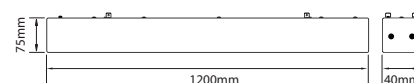

### Code composition/ Composizione del codice

Model	Power	color	size	Beam Angle	FUNTION
GMR010	20W	BK/WH/SL	40*H75*L1200mm	110D	ON/OFF DIM/DALI MOTION SENSOR

Product series	PRIMA
Application areas	Office light
Pan/tilt range	Fixed
Mounting	Pendent
Lighting technology	LED
LED Luminous Flux Class	120LM/W
Light colour White	3000K, 4000K, 5000K
Cooling	Passive
Supply unit	Driver integrated
Luminaire colour	RAL 9005 jet black RAL 9006 white aluminium RAL 9016 traffic white Special colours on request
Surface	Structure powder-coated
Nominal voltage	220 - 240 V, 50/60Hz
Lighting controls	On request
Weight	1.8kg
Test seal	

### Code composition/ Composizione del codice

Model	Power	color	size	Beam Angle	FUNTION
GMR010	28W	BK/WH	50*H75*L1200mm	110D	ON/OFF DIM/DALI MOTION SENSOR

Product series	PRIMA
Application areas	Office light
Pan/tilt range	Fixed
Mounting	Pendent
Lighting technology	LED
LED Luminous Flux Class	120LM/W
Light colour White	3000K, 4000K, 5000K
Cooling	Passive
Supply unit	Driver integrated
Luminaire colour	RAL 9005 jet black RAL 9006 white aluminium RAL 9016 traffic white Special colours on request
Surface	Structure powder-coated
Nominal voltage	220 - 240 V, 50/60Hz
Lighting controls	On request
Weight	1.92kg
Test seal	

### Code composition/ Composizione del codice

Model	Power	color	size	Beam Angle	FUNTION
GMR010	36W	BK/WH	50*H75*L1200mm	110D	ON/OFF DIM/DALI MOTION SENSOR