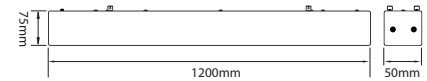

### Code composition/ Composizione del codice

Model	Power	color	size	Beam Angle	FUNTION
GMR010	20W	BK/WH/SL	40*H75*L1200mm	110D	ON/OFF DIM/DALI MOTION SENSOR

Product series	PRIMA
Application areas	Office light
Pan/tilt range	Fixed
Mounting	Pendent
Lighting technology	LED
LED Luminous Flux Class	120LM/W
Light colour White	3000K, 4000K, 5000K
Cooling	Passive
Supply unit	Driver integrated
Luminaire colour	RAL 9005 jet black RAL 9006 white aluminium RAL 9016 traffic white Special colours on request
Surface	Structure powder-coated
Nominal voltage	220 - 240 V, 50/60Hz
Lighting controls	On request
Weight	1.8kg
Test seal	

### Code composition/ Composizione del codice

Model	Power	color	size	Beam Angle	FUNTION
GMR010	28W	BK/WH	50*H75*L1200mm	110D	ON/OFF DIM/DALI MOTION SENSOR

Product series	PRIMA
Application areas	Office light
Pan/tilt range	Fixed
Mounting	Pendent
Lighting technology	LED
LED Luminous Flux Class	120LM/W
Light colour White	3000K, 4000K, 5000K
Cooling	Passive
Supply unit	Driver integrated
Luminaire colour	RAL 9005 jet black RAL 9006 white aluminium RAL 9016 traffic white Special colours on request
Surface	Structure powder-coated
Nominal voltage	220 - 240 V, 50/60Hz
Lighting controls	On request
Weight	1.92kg
Test seal	