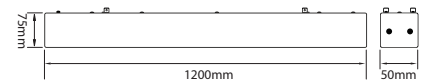

### Code composition/ Composizione del codice

Model	Power	color	size	Beam Angle	FUNTION
GMR010	20W	BK/WH/SL	40*H75*L1200mm	110D	ON/OFF DIM/DALI MOTION SENSOR

Product series	PRIMA
Application areas	Office light
Pan/tilt range	Fixed
Mounting	Pendent
Lighting technology	LED
LED Luminous Flux Class	120LM/W
Light colour White	3000K, 4000K, 5000K
Cooling	Passive
Supply unit	Driver integrated
Luminaire colour	RAL 9005 jet black RAL 9006 white aluminium RAL 9016 traffic white Special colours on request
Surface	Structure powder-coated
Nominal voltage	220 - 240 V, 50/60Hz
Lighting controls	On request
Weight	1.8kg
Test seal	

### Code composition/ Composizione del codice

Model	Power	color	size	Beam Angle	FUNTION
GMR010	28W	BK/WH	50*H75*L1200mm	110D	ON/OFF DIM/DALI MOTION SENSOR

Product series	PRIMA
Application areas	Office light
Pan/tilt range	Fixed
Mounting	Pendent
Lighting technology	LED
LED Luminous Flux Class	120LM/W
Light colour White	3000K, 4000K, 5000K
Cooling	Passive
Supply unit	Driver integrated
Luminaire colour	RAL 9005 jet black RAL 9006 white aluminium RAL 9016 traffic white Special colours on request
Surface	Structure powder-coated
Nominal voltage	220 - 240 V, 50/60Hz
Lighting controls	On request
Weight	1.92kg
Test seal	