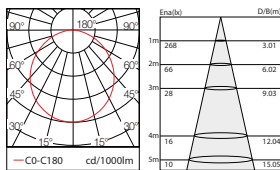

Code composition/ Composizione del codice

Model	Power	Light flux	Size	Beam Angle	Voltage	CRI	FUNTION
GMT301	10W	120LM/W	L220*22	110°	48V	90	ON/OFF DIM/DALI

110°-3000K-CRI90

Product series	DOTAGE
Application areas	Accent lighting
Mounting	Power Track
Lighting technology	LED
LED Luminous Flux Class	120LM/W
Light colour White	2700K, 3000K, 3500K, 4000K, 5000K
Cooling	Passive
Supply unit	Driver Separated
Luminaire colour	RAL 9005 jet black RAL 9016 traffic white Special colours on request
Surface	Structure powder-coated
Nominal voltage	DC48V
Lighting controls	On Request
Weight	0.487kg
Test seal	    

Code composition/ Composizione del codice

Model	Power	Light flux	Size	Beam Angle	Voltage	CRI	FUNTION
GMT301	12W	120LM/W	L328*22	110°	48V	90	ON/OFF DIM/DALI

110°-3000K-CRI90

Product series	DOTAGE
Application areas	Accent lighting
Mounting	Power Track
Lighting technology	LED
LED Luminous Flux Class	120LM/W
Light colour White	2700K, 3000K, 3500K, 4000K, 5000K
Cooling	Passive
Supply unit	Driver Separated
Luminaire colour	RAL 9005 jet black RAL 9016 traffic white Special colours on request
Surface	Structure powder-coated
Nominal voltage	DC48V
Lighting controls	On Request
Weight	0.56kg
Test seal	

Code composition/ Composizione del codice

Model	Power	Light flux	Size	Beam Angle	Voltage	CRI	FUNTION
GMT301	20W	120LM/W	L545*22	110°	48V	90	ON/OFF DIM/DALI

110°-3000K-CRI90

Product series	DOTAGE
Application areas	Accent lighting
Mounting	Power Track
Lighting technology	LED
LED Luminous Flux Class	120LM/W
Light colour White	2700K, 3000K, 3500K, 4000K, 5000K
Cooling	Passive
Supply unit	Driver Separated
Luminaire colour	RAL 9005 jet black RAL 9016 traffic white Special colours on request
Surface	Structure powder-coated
Nominal voltage	DC48V
Lighting controls	On Request
Weight	0.712kg
Test seal	

Code composition/ Composizione del codice

Model	Power	Light flux	Size	Beam Angle	Voltage	CRI	FUNTION
GMT301	40W	120LM/W	L1196*W32*H52	110°	48V	90	ON/OFF DIM/DALI

110°-3000K-CRI90