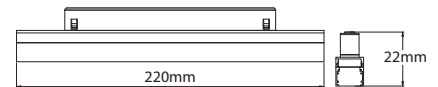

DOTAGE

DOTAGE

DOTAGE as linear lighting which have widely beam angle 120D , apply as general light . Have three different choice on the size and power.

SLIM SIZE
The track system is more slim in low voltage

Code composition/ Composizione del codice

Model	Power	Light flux	Size	Beam Angle	Voltage	CRI	FUNTION
GMT301	10W	120LM/W	L220*22	110°	48V	90	ON/OFF DIM/DALI

110°-3000K-CRI90

Product series	DOTAGE
Application areas	Accent lighting
Mounting	Power Track
Lighting technology	LED
LED Luminous Flux Class	120LM/W
Light colour White	2700K, 3000K, 3500K, 4000K, 5000K
Cooling	Passive
Supply unit	Driver Separated
Luminaire colour	RAL 9005 jet black RAL 9016 traffic white Special colours on request
Surface	Structure powder-coated
Nominal voltage	DC48V
Lighting controls	On Request
Weight	0.487kg
Test seal	    

Code composition/ Composizione del codice

Model	Power	Light flux	Size	Beam Angle	Voltage	CRI	FUNTION
GMT301	12W	120LM/W	L328*22	110°	48V	90	ON/OFF DIM/DALI

110°-3000K-CRI90

Product series	DOTAGE
Application areas	Accent lighting
Mounting	Power Track
Lighting technology	LED
LED Luminous Flux Class	120LM/W
Light colour White	2700K, 3000K, 3500K, 4000K, 5000K
Cooling	Passive
Supply unit	Driver Separated
Luminaire colour	RAL 9005 jet black RAL 9016 traffic white Special colours on request
Surface	Structure powder-coated
Nominal voltage	DC48V
Lighting controls	On Request
Weight	0.56kg
Test seal	