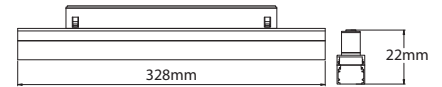

Code composition/ Composizione del codice

Model	Power	Light flux	Size	Beam Angle	Voltage	CRI	FUNTION
GMT301	10W	120LM/W	L220*22	110°	48V	90	ON/OFF DIM/DALI

110°-3000K-CRI90

Product series	DOTAGE
Application areas	Accent lighting
Mounting	Power Track
Lighting technology	LED
LED Luminous Flux Class	120LM/W
Light colour White	2700K, 3000K, 3500K, 4000K, 5000K
Cooling	Passive
Supply unit	Driver Separated
Luminaire colour	RAL 9005 jet black RAL 9016 traffic white Special colours on request
Surface	Structure powder-coated
Nominal voltage	DC48V
Lighting controls	On Request
Weight	0.487kg
Test seal	    

Code composition/ Composizione del codice

Model	Power	Light flux	Size	Beam Angle	Voltage	CRI	FUNTION
GMT301	12W	120LM/W	L328*22	110°	48V	90	ON/OFF DIM/DALI

110°-3000K-CRI90

Product series	DOTAGE
Application areas	Accent lighting
Mounting	Power Track
Lighting technology	LED
LED Luminous Flux Class	120LM/W
Light colour White	2700K, 3000K, 3500K, 4000K, 5000K
Cooling	Passive
Supply unit	Driver Separated
Luminaire colour	RAL 9005 jet black RAL 9016 traffic white Special colours on request
Surface	Structure powder-coated
Nominal voltage	DC48V
Lighting controls	On Request
Weight	0.56kg
Test seal	

Code composition/ Composizione del codice

Model	Power	Light flux	Size	Beam Angle	Voltage	CRI	FUNTION
GMT301	20W	120LM/W	L545*22	110°	48V	90	ON/OFF DIM/DALI

110°-3000K-CRI90

Product series	DOTAGE
Application areas	Accent lighting
Mounting	Power Track
Lighting technology	LED
LED Luminous Flux Class	120LM/W
Light colour White	2700K, 3000K, 3500K, 4000K, 5000K
Cooling	Passive
Supply unit	Driver Separated
Luminaire colour	RAL 9005 jet black RAL 9016 traffic white Special colours on request
Surface	Structure powder-coated
Nominal voltage	DC48V
Lighting controls	On Request
Weight	0.712kg
Test seal	