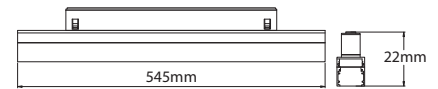

Code composition/ Composizione del codice

Model	Power	Light flux	Size	Beam Angle	Voltage	CRI	FUNTION
GMT301	10W	120LM/W	L220*22	110°	48V	90	ON/OFF DIM/DALI

110°-3000K-CRI90

Product series	DOTAGE
Application areas	Accent lighting
Mounting	Power Track
Lighting technology	LED
LED Luminous Flux Class	120LM/W
Light colour White	2700K, 3000K, 3500K, 4000K, 5000K
Cooling	Passive
Supply unit	Driver Separated
Luminaire colour	RAL 9005 jet black RAL 9016 traffic white Special colours on request
Surface	Structure powder-coated
Nominal voltage	DC48V
Lighting controls	On Request
Weight	0.487kg
Test seal	    

Code composition/ Composizione del codice

Model	Power	Light flux	Size	Beam Angle	Voltage	CRI	FUNTION
GMT301	12W	120LM/W	L328*22	110°	48V	90	ON/OFF DIM/DALI

110°-3000K-CRI90

Product series	DOTAGE
Application areas	Accent lighting
Mounting	Power Track
Lighting technology	LED
LED Luminous Flux Class	120LM/W
Light colour White	2700K, 3000K, 3500K, 4000K, 5000K
Cooling	Passive
Supply unit	Driver Separated
Luminaire colour	RAL 9005 jet black RAL 9016 traffic white Special colours on request
Surface	Structure powder-coated
Nominal voltage	DC48V
Lighting controls	On Request
Weight	0.56kg
Test seal	

Code composition/ Composizione del codice

Model	Power	Light flux	Size	Beam Angle	Voltage	CRI	FUNTION
GMT301	20W	120LM/W	L545*22	110°	48V	90	ON/OFF DIM/DALI

110°-3000K-CRI90

Product series	DOTAGE
Application areas	Accent lighting
Mounting	Power Track
Lighting technology	LED
LED Luminous Flux Class	120LM/W
Light colour White	2700K, 3000K, 3500K, 4000K, 5000K
Cooling	Passive
Supply unit	Driver Separated
Luminaire colour	RAL 9005 jet black RAL 9016 traffic white Special colours on request
Surface	Structure powder-coated
Nominal voltage	DC48V
Lighting controls	On Request
Weight	0.712kg
Test seal	