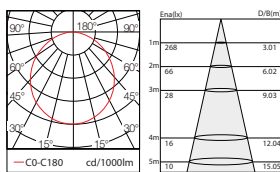

DOTAGE

DOTAGE

DOTAGE as linear lighting which have widely beam angle 120D , apply as general light . Have three different choice on the size and power.

SLIM SIZE
The track system is more slim in low voltage

Code composition/ Composizione del codice

Model	Power	Light flux	Size	Beam Angle	Voltage	CRI	FUNTION
GMT301	10W	120LM/W	L220*22	110°	48V	90	ON/OFF DIM/DALI

110°-3000K-CRI90

Product series	DOTAGE
Application areas	Accent lighting
Mounting	Power Track
Lighting technology	LED
LED Luminous Flux Class	120LM/W
Light colour White	2700K, 3000K, 3500K, 4000K, 5000K
Cooling	Passive
Supply unit	Driver Separated
Luminaire colour	RAL 9005 jet black RAL 9016 traffic white Special colours on request
Surface	Structure powder-coated
Nominal voltage	DC48V
Lighting controls	On Request
Weight	0.487kg
Test seal	    

Code composition/ Composizione del codice

Model	Power	Light flux	Size	Beam Angle	Voltage	CRI	FUNTION
GMT301	12W	120LM/W	L328*22	110°	48V	90	ON/OFF DIM/DALI

110°-3000K-CRI90

Product series	DOTAGE
Application areas	Accent lighting
Mounting	Power Track
Lighting technology	LED
LED Luminous Flux Class	120LM/W
Light colour White	2700K, 3000K, 3500K, 4000K, 5000K
Cooling	Passive
Supply unit	Driver Separated
Luminaire colour	RAL 9005 jet black RAL 9016 traffic white Special colours on request
Surface	Structure powder-coated
Nominal voltage	DC48V
Lighting controls	On Request
Weight	0.56kg
Test seal	

Code composition/ Composizione del codice

Model	Power	Light flux	Size	Beam Angle	Voltage	CRI	FUNTION
GMT301	40W	120LM/W	L1196*W32*H52	110°	48V	90	ON/OFF DIM/DALI

110°-3000K-CRI90