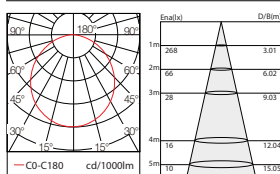

Code composition/ Composizione del codice

Model	Power	Light flux	Size	Beam Angle	Voltage	CRI	FUNTION
GMT301	10W	120LM/W	L220*22	110°	48V	90	ON/OFF DIM/DALI

110°-3000K-CRI90

Product series	DOTAGE
Application areas	Accent lighting
Mounting	Power Track
Lighting technology	LED
LED Luminous Flux Class	120LM/W
Light colour White	2700K, 3000K, 3500K, 4000K, 5000K
Cooling	Passive
Supply unit	Driver Separated
Luminaire colour	RAL 9005 jet black RAL 9016 traffic white Special colours on request
Surface	Structure powder-coated
Nominal voltage	DC48V
Lighting controls	On Request
Weight	0.487kg
Test seal	    

Code composition/ Composizione del codice

Model	Power	Light flux	Size	Beam Angle	Voltage	CRI	FUNTION
GMT301	12W	120LM/W	L328*22	110°	48V	90	ON/OFF DIM/DALI

110°-3000K-CRI90

Product series	DOTAGE
Application areas	Accent lighting
Mounting	Power Track
Lighting technology	LED
LED Luminous Flux Class	120LM/W
Light colour White	2700K, 3000K, 3500K, 4000K, 5000K
Cooling	Passive
Supply unit	Driver Separated
Luminaire colour	RAL 9005 jet black RAL 9016 traffic white Special colours on request
Surface	Structure powder-coated
Nominal voltage	DC48V
Lighting controls	On Request
Weight	0.56kg
Test seal	

Code composition/ Composizione del codice

Model	Power	Light flux	Size	Beam Angle	Voltage	CRI	FUNTION
GMT301	20W	120LM/W	L545*22	110°	48V	90	ON/OFF DIM/DALI

110°-3000K-CRI90

Product series	DOTAGE
Application areas	Accent lighting
Mounting	Power Track
Lighting technology	LED
LED Luminous Flux Class	120LM/W
Light colour White	2700K, 3000K, 3500K, 4000K, 5000K
Cooling	Passive
Supply unit	Driver Separated
Luminaire colour	RAL 9005 jet black RAL 9016 traffic white Special colours on request
Surface	Structure powder-coated
Nominal voltage	DC48V
Lighting controls	On Request
Weight	0.712kg
Test seal	

Code composition/ Composizione del codice

Model	Power	Light flux	Size	Beam Angle	Voltage	CRI	FUNTION
GMT301	40W	120LM/W	L1196*W32*H52	110°	48V	90	ON/OFF DIM/DALI

110°-3000K-CRI90