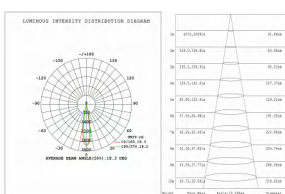

Code composition/ Composizione del codice

Model	Power	Light flux	Size	Beam Angle	CRI	FUNTION
GMT221	7W	90-100LM/W	35*H80mm	15°/24°/36°	90	ON/OFF DIM/DALI

15°-3000K-CRI90

24°-3000K-CRI90

36°-3000K-CRI90

Accessories

Code composition/ Composizione del codice

Model	Power	Light flux	Size	Beam Angle	CRI	FUNTION
GMT221	12W	90-100LM/W	45*H100mm	15°/24°/36°	90	ON/OFF DIM/DALI

15°-3000K-CRI90

24°-3000K-CRI90

36°-3000K-CRI90

Accessories