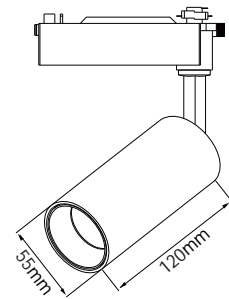

Product series	MAX
Application areas	Accent lighting
Pan/tilt range	355° turning range, 180° swivel range
Mounting	Power Track, not suitable for vertical mounting
Lighting technology	LED
LED Luminous Flux Class	120LM/W
Light colour White	2700K, 3000K, 4000K, 5000K
Cooling	Passive
Supply unit	Driver Integrated
Luminaire colour	RAL 9005 jet black RAL 9016 traffic white Special colours on request
Surface	Structure powder-coated
Nominal voltage	220 - 240 V, 50/60Hz
Lighting controls	On request
Weight	0.23kg
Test seal