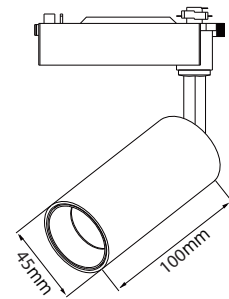

Product series	MAX
Application areas	Accent lighting
Pan/tilt range	355° turning range, 180° swivel range
Mounting	Power Track, not suitable for vertical mounting
Lighting technology	LED
LED Luminous Flux Class	120LM/W
Light colour White	2700K, 3000K, 4000K, 5000K
Cooling	Passive
Supply unit	Driver Integrated
Luminaire colour	RAL 9005 jet black RAL 9016 traffic white Special colours on request
Surface	Structure powder-coated
Nominal voltage	220 - 240 V, 50/60Hz
Lighting controls	On request
Weight	0.23kg
Test seal