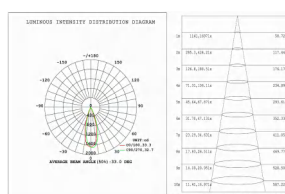

Code composition/ Composizione del codice

Model	Power	Light flux	Size	Beam Angle	CRI	FUNTION
GMT221	23W	90-100LM/W	65*H140mm	15°/24°/36°	90	ON/OFF

15°-3000K-CRI90

24°-3000K-CRI90

36°-3000K-CRI90

Accessories