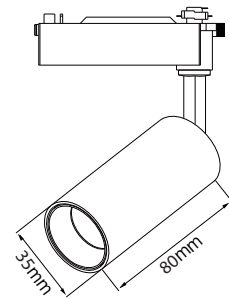

SIMPLE DESIGN

Tilt range, 350° in horizontal. 2. optical lens: the light is pure and not dazzling, different color temperature to meet different needs

METHODS TO INSTALLATION

Catering to personalized installation needs

APPLY TO

Gallery, jewelry store, exhibition, showroom, fashion shop

FOOD

FASHION

SHOP

AUTOMOBILE

Product series	MAX
Application areas	Accent lighting
Pan/tilt range	355° turning range, 180° swivel range
Mounting	Power Track, not suitable for vertical mounting
Lighting technology	LED
LED Luminous Flux Class	120LM/W
Light colour White	2700K, 3000K, 4000K, 5000K
Cooling	Passive
Supply unit	Driver Integrated
Luminaire colour	RAL 9005 jet black RAL 9016 traffic white Special colours on request
Surface	Structure powder-coated
Nominal voltage	220 - 240 V, 50/60Hz
Lighting controls	On request
Weight	0.23kg
Test seal	

Code composition/ Composizione del codice

Model	Power	Light flux	Size	Beam Angle	CRI	FUNTION
GMT221	7W	90-100LM/W	35*H80mm	15°/24°/36°	90	ON/OFF DIM/DALI

15°-3000K-CRI90

24°-3000K-CRI90

36°-3000K-CRI90

Accessories