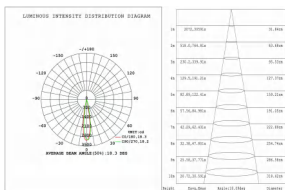

Code composition/ Composizione del codice

Model	Power	Light flux	Size	Beam Angle	CRI	FUNTION
GMT221	12W	90-100LM/W	45*H100mm	15°/24°/36°	90	ON/OFF DIM/DALI

15°-3000K-CRI90

24°-3000K-CRI90

36°-3000K-CRI90

Accessories

SOLITE
SOFTENING
LENS

HONEY
COMB

Product series	MAX
Application areas	Accent lighting
Pan/tilt range	355° turning range, 180° swivel range
Mounting	Power Track, not suitable for vertical mounting
Lighting technology	LED
LED Luminous Flux Class	120LM/W
Light colour White	2700K, 3000K, 4000K, 5000K
Cooling	Passive
Supply unit	Driver Integrated
Luminaire colour	RAL 9005 jet black RAL 9016 traffic white Special colours on request
Surface	Structure powder-coated
Nominal voltage	220 - 240 V, 50/60Hz
Lighting controls	On request
Weight	0.23kg
Test seal	

Code composition/ Composizione del codice

Model	Power	Light flux	Size	Beam Angle	CRI	FUNTION
GMT221	17W	90-100LM/W	55*H120mm	15°/24°/36°	90	ON/OFF

15°-3000K-CRI90

24°-3000K-CRI90

36°-3000K-CRI90

Accessories