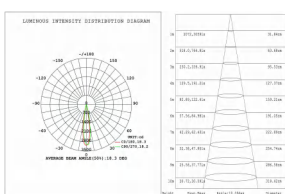

Code composition/ Composizione del codice

Model	Power	Light flux	Size	Beam Angle	CRI	FUNTION
GMT221	17W	90-100LM/W	55*H120mm	15°/24°/36°	90	ON/OFF

15°-3000K-CRI90

24°-3000K-CRI90

36°-3000K-CRI90

Accessories

SOLITE
SOFTENING
LENS

HONEY
COMB

Product series	MAX
Application areas	Accent lighting
Pan/tilt range	355° turning range, 180° swivel range
Mounting	Power Track, not suitable for vertical mounting
Lighting technology	LED
LED Luminous Flux Class	120LM/W
Light colour White	2700K, 3000K, 4000K, 5000K
Cooling	Passive
Supply unit	Driver Integrated
Luminaire colour	RAL 9005 jet black RAL 9016 traffic white Special colours on request
Surface	Structure powder-coated
Nominal voltage	220 - 240 V, 50/60Hz
Lighting controls	On request
Weight	0.23kg
Test seal	

Code composition/ Composizione del codice

Model	Power	Light flux	Size	Beam Angle	CRI	FUNTION
GMT221	23W	90-100LM/W	65*H140mm	15°/24°/36°	90	ON/OFF

15°-3000K-CRI90

24°-3000K-CRI90

36°-3000K-CRI90

Accessories