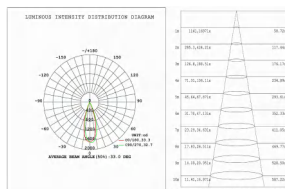

Code composition/ Composizione del codice

Model	Power	Light flux	Size	Beam Angle	CRI	FUNTION
GMT221	7W	90-100LM/W	35*H80mm	15°/24°/36°	90	ON/OFF DIM/DALI

15°-3000K-CRI90

24°-3000K-CRI90

36°-3000K-CRI90

Accessories