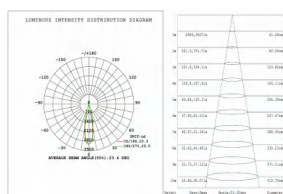

Code composition/ Composizione del codice

Model	Power	Light flux	Size	Beam Angle	CRI	FUNTION
GMT221	17W	90-100LM/W	55*H120mm	15°/24°/36°	90	ON/OFF

15°-3000K-CRI90

24°-3000K-CRI90

36°-3000K-CRI90

Accessories

SOLITE
SOFTENING
LENS

HONEY
COMB

Product series	MAX
Application areas	Accent lighting
Pan/tilt range	355° turning range, 180° swivel range
Mounting	Power Track, not suitable for vertical mounting
Lighting technology	LED
LED Luminous Flux Class	120LM/W
Light colour White	2700K, 3000K, 4000K, 5000K
Cooling	Passive
Supply unit	Driver Integrated
Luminaire colour	RAL 9005 jet black RAL 9016 traffic white Special colours on request
Surface	Structure powder-coated
Nominal voltage	220 - 240 V, 50/60Hz
Lighting controls	On request
Weight	0.23kg
Test seal	

Code composition/ Composizione del codice

Model	Power	Light flux	Size	Beam Angle	CRI	FUNTION
GMT221	23W	90-100LM/W	65*H140mm	15°/24°/36°	90	ON/OFF

15°-3000K-CRI90

24°-3000K-CRI90

36°-3000K-CRI90

Accessories