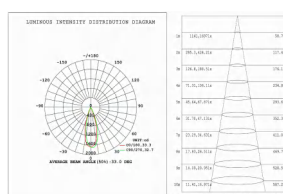

Code composition/ Composizione del codice

Model	Power	Light flux	Size	Beam Angle	CRI	FUNTION
GMT221	12W	90-100LM/W	45*H100mm	15°/24°/36°	90	ON/OFF DIM/DALI

15°-3000K-CRI90

24°-3000K-CRI90

36°-3000K-CRI90

Accessories