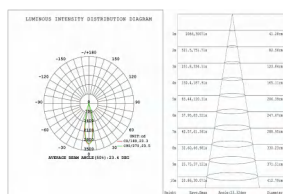

Code composition/ Composizione del codice

Model	Power	Light flux	Size	Beam Angle	CRI	FUNTION
GMT221	7W	90-100LM/W	35*H80mm	15°/24°/36°	90	ON/OFF DIM/DALI

15°-3000K-CRI90

24°-3000K-CRI90

36°-3000K-CRI90

Accessories

Code composition/ Composizione del codice

Model	Power	Light flux	Size	Beam Angle	CRI	FUNTION
GMT221	12W	90-100LM/W	45*H100mm	15°/24°/36°	90	ON/OFF DIM/DALI

15°-3000K-CRI90

24°-3000K-CRI90

36°-3000K-CRI90

Accessories