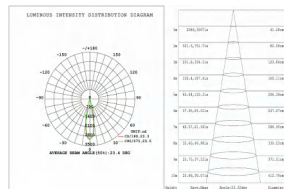

SIMPLE DESIGN

Tilt range, 350° in horizontal. 2. optical lens: the light is pure and not dazzling, different color temperature to meet different needs

METHODS TO INSTALLATION

Catering to personalized installation needs

Code composition/ Composizione del codice

Model	Power	Light flux	Size	Beam Angle	CRI	FUNTION
GMT221	7W	90-100LM/W	35*H80mm	15°/24°/36°	90	ON/OFF DIM/DALI

15°-3000K-CRI90

24°-3000K-CRI90

36°-3000K-CRI90

Accessories