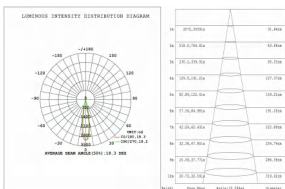

Code composition/ Composizione del codice

Model	Power	Light flux	Size	Beam Angle	CRI	FUNTION
GMT221	7W	90-100LM/W	35*H80mm	15°/24°/36°	90	ON/OFF DIM/DALI

15°-3000K-CRI90

24°-3000K-CRI90

36°-3000K-CRI90

Accessories