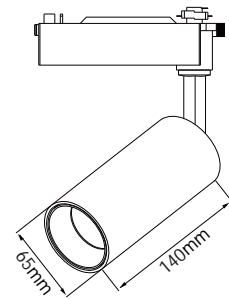

Code composition/ Composizione del codice

Model	Power	Light flux	Size	Beam Angle	CRI	FUNTION
GMT221	17W	90-100LM/W	55*H120mm	15°/24°/36°	90	ON/OFF

15°-3000K-CRI90

24°-3000K-CRI90

36°-3000K-CRI90

Accessories

SOLITE
SOFTENING
LENS

HONEY
COMB

Product series	MAX
Application areas	Accent lighting
Pan/tilt range	355° turning range, 180° swivel range
Mounting	Power Track, not suitable for vertical mounting
Lighting technology	LED
LED Luminous Flux Class	120LM/W
Light colour White	2700K, 3000K, 4000K, 5000K
Cooling	Passive
Supply unit	Driver Integrated
Luminaire colour	RAL 9005 jet black RAL 9016 traffic white Special colours on request
Surface	Structure powder-coated
Nominal voltage	220 - 240 V, 50/60Hz
Lighting controls	On request
Weight	0.23kg
Test seal	