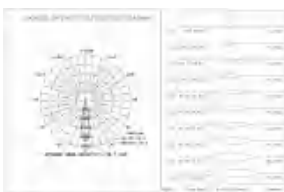

### Code composition/ Composizione del codice

Model	Power	Light flux	Bottom Shelf size	Size	Beam Angle	CRI	FUNTION
GMT501	10W	70LM/W	Ø52*30mm	Ø40*100mm	15°/24°/36°	90	ON/OFF DIM/DALI

15°-3000K-CRI90

24°-3000K-CRI90