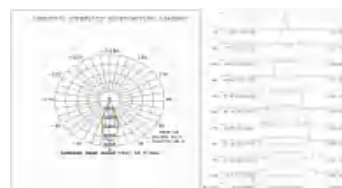

### Accessories

SOLITE  
SOFTENING  
LENS

HONEY  
COMB

Product series	MEGA-SUR
Application areas	Accent lighting
Pan/tilt range	355° turning range, 180° swivel range
Mounting	Surface Mounted
Lighting technology	LED
LED Luminous Flux Class	120LM/W
Light colour White	2700K, 3000K, 4000K, 5000K
Cooling	Passive
Supply unit	Driver Integrated
Luminaire colour	RAL 9005 jet black RAL 9016 traffic white Special colours on request
Surface	structure powder-coated
Nominal voltage	220 - 240 V, 50/60Hz
Lighting controls	on request
Weight	0.23kg
Test seal	

### Code composition/ Composizione del codice

Model	Power	Light flux	Bottom Shelf size	Size	Beam Angle	CRI	FUNTION
GMT501	18W	70LM/W	Ø72*32mm	Ø63*140mm	15°/24°/36°	90	ON/OFF DIM/DALI
15°-3000K-CRI90			24°-3000K-CRI90		36°-3000K-CRI90		