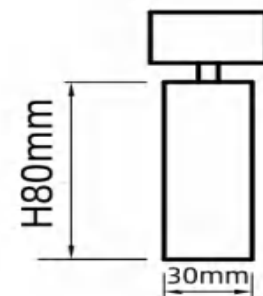

### Code composition/ Composizione del codice

Model	Power	Light flux	Bottom Shelf size	Size	Beam Angle	CRI	FUNTION
GMT501	5W	70LM/W	Ø52*30mm	Ø30*80mm	15°/24°/36°	90	ON/OFF DIM/DALI

15°-3000K-CRI90

24°-3000K-CRI90

### Code composition/ Composizione del codice

Model	Power	Light flux	Bottom Shelf size	Size	Beam Angle	CRI	FUNTION
GMT501	10W	70LM/W	Ø52*30mm	Ø40*100mm	15°/24°/36°	90	ON/OFF DIM/DALI

15°-3000K-CRI90

24°-3000K-CRI90

### Code composition/ Composizione del codice

Model	Power	Light flux	Bottom Shelf size	Size	Beam Angle	CRI	FUNTION
GMT501	12W	70LM/W	Ø52*30mm	Ø52*120mm	15°/24°/36°	90	ON/OFF DIM/DALI

15°-3000K-CRI90

24°-3000K-CRI90

### Code composition/ Composizione del codice

Model	Power	Light flux	Bottom Shelf size	Size	Beam Angle	CRI	FUNTION
GMT501	18W	70LM/W	Ø72*32mm	Ø63*140mm	15°/24°/36°	90	ON/OFF DIM/DALI
15°-3000K-CRI90			24°-3000K-CRI90		36°-3000K-CRI90		