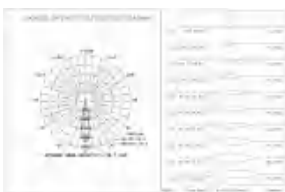

### Code composition/ Composizione del codice

Model	Power	Light flux	Bottom Shelf size	Size	Beam Angle	CRI	FUNTION
GMT501	12W	70LM/W	Ø52*30mm	Ø52*120mm	15°/24°/36°	90	ON/OFF DIM/DALI

15°-3000K-CRI90

24°-3000K-CRI90