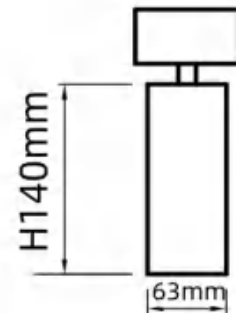

### Code composition/ Composizione del codice

Model	Power	Light flux	Bottom Shelf size	Size	Beam Angle	CRI	FUNTION
GMT501	5W	70LM/W	Ø52*30mm	Ø30*80mm	15°/24°/36°	90	ON/OFF DIM/DALI

15°-3000K-CRI90

24°-3000K-CRI90

### Code composition/ Composizione del codice

Model	Power	Light flux	Bottom Shelf size	Size	Beam Angle	CRI	FUNTION
GMT501	10W	70LM/W	Ø52*30mm	Ø40*100mm	15°/24°/36°	90	ON/OFF DIM/DALI

15°-3000K-CRI90

24°-3000K-CRI90

### Code composition/ Composizione del codice

Model	Power	Light flux	Bottom Shelf size	Size	Beam Angle	CRI	FUNTION
GMT501	12W	70LM/W	Ø52*30mm	Ø52*120mm	15°/24°/36°	90	ON/OFF DIM/DALI

15°-3000K-CRI90

24°-3000K-CRI90

### Code composition/ Composizione del codice

Model	Power	Light flux	Bottom Shelf size	Size	Beam Angle	CRI	FUNTION
GMT501	18W	70LM/W	Ø72*32mm	Ø63*140mm	15°/24°/36°	90	ON/OFF DIM/DALI
15°-3000K-CRI90			24°-3000K-CRI90		36°-3000K-CRI90		