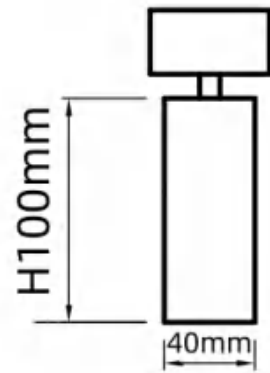

### Code composition/ Composizione del codice

Model	Power	Light flux	Bottom Shelf size	Size	Beam Angle	CRI	FUNTION
GMT501	5W	70LM/W	Ø52*30mm	Ø30*80mm	15°/24°/36°	90	ON/OFF DIM/DALI

15°-3000K-CRI90

24°-3000K-CRI90

### Code composition/ Composizione del codice

Model	Power	Light flux	Bottom Shelf size	Size	Beam Angle	CRI	FUNTION
GMT501	10W	70LM/W	Ø52*30mm	Ø40*100mm	15°/24°/36°	90	ON/OFF DIM/DALI

15°-3000K-CRI90

24°-3000K-CRI90

### Code composition/ Composizione del codice

Model	Power	Light flux	Bottom Shelf size	Size	Beam Angle	CRI	FUNTION
GMT501	12W	70LM/W	Ø52*30mm	Ø52*120mm	15°/24°/36°	90	ON/OFF DIM/DALI

15°-3000K-CRI90

24°-3000K-CRI90

### Code composition/ Composizione del codice

Model	Power	Light flux	Bottom Shelf size	Size	Beam Angle	CRI	FUNTION
GMT501	18W	70LM/W	Ø72*32mm	Ø63*140mm	15°/24°/36°	90	ON/OFF DIM/DALI
15°-3000K-CRI90			24°-3000K-CRI90		36°-3000K-CRI90		