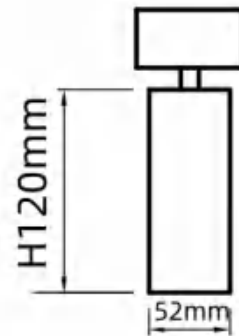

### Code composition/ Composizione del codice

Model	Power	Light flux	Bottom Shelf size	Size	Beam Angle	CRI	FUNTION
GMT501	5W	70LM/W	Ø52*30mm	Ø30*80mm	15°/24°/36°	90	ON/OFF DIM/DALI

15°-3000K-CRI90

24°-3000K-CRI90

### Code composition/ Composizione del codice

Model	Power	Light flux	Bottom Shelf size	Size	Beam Angle	CRI	FUNTION
GMT501	10W	70LM/W	Ø52*30mm	Ø40*100mm	15°/24°/36°	90	ON/OFF DIM/DALI

15°-3000K-CRI90

24°-3000K-CRI90

### Code composition/ Composizione del codice

Model	Power	Light flux	Bottom Shelf size	Size	Beam Angle	CRI	FUNTION
GMT501	12W	70LM/W	Ø52*30mm	Ø52*120mm	15°/24°/36°	90	ON/OFF DIM/DALI

15°-3000K-CRI90

24°-3000K-CRI90

### Code composition/ Composizione del codice

Model	Power	Light flux	Bottom Shelf size	Size	Beam Angle	CRI	FUNTION
GMT501	18W	70LM/W	Ø72*32mm	Ø63*140mm	15°/24°/36°	90	ON/OFF DIM/DALI
15°-3000K-CRI90			24°-3000K-CRI90		36°-3000K-CRI90		