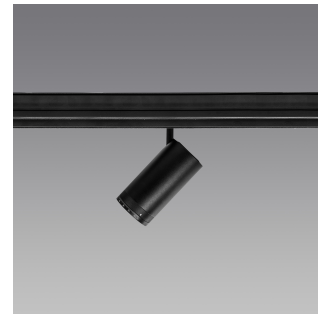

Product series	ZOONA-EX
Application areas	Accent lighting
Pan/tilt range	355° turning range, 180° swivel range
Mounting	Power Track, not suitable for vertical mounting
Lighting technology	LED
LED Luminous Flux Class	120LM/W
Light colour White	2700 K, 3000 K - Efficient White, 3000 K - Brilliant Colour, 3500 K, 4000 K
Light colour Food*	M, M+F, BF
Cooling	Passive
Supply unit	Driver Integrated
Luminaire colour	RAL 9005 jet black RAL 9006 white aluminium RAL 9016 traffic white Special colours on request
Surface	Structure powder-coated
Nominal voltage	220 - 240 V, 50/60Hz
Lighting controls	On request
Weight	0.4kg
Test seal	

Code composition/ Composizione del codice

Model	Power	Light flux	Size	Beam Angle	CRI	FUNTION
GMT701	20W	80LM/W	65*H135mm	15°-60°	90	ON/OFF DIM/DALI