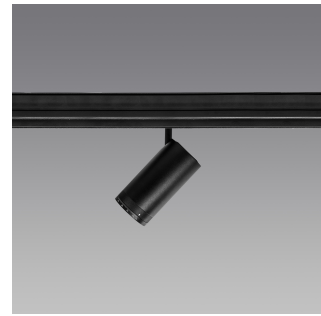

### MINIMALIST LIGHTING

 15D  
SMALL ANGLE  
Product more prominent in stores

 60D  
LARGE ANGLE  
Atmosphere  
Stronger in the shop

Product series	ZOONA
Application areas	Accent lighting
Pan/tilt range	355° turning range, 180° swivel range
Mounting	Power Track, not suitable for vertical mounting
Lighting technology	LED
LED Luminous Flux Class	120LM/W
Light colour White	2700 K, 3000 K - Efficient White, 3000 K - Brilliant Colour, 3500 K, 4000 K
Light colour Food*	M, M+F, BF
Cooling	Passive
Supply unit	Driver Integrated
Luminaire colour	RAL 9005 jet black RAL 9006 white aluminium RAL 9016 traffic white Special colours on request
Surface	Structure powder-coated
Nominal voltage	220 - 240 V, 50/60Hz
Lighting controls	On request
Weight	0.4kg
Test seal	

### Code composition/ Composizione del codice

Model	Power	Light flux	Size	Beam Angle	CRI	FUNTION
GMT701	10W	80LM/W	Ø45*115mm	15°-60°	90	ON/OFF DIM

Product series	ZOONA-EX
Application areas	Accent lighting
Pan/tilt range	355° turning range, 180° swivel range
Mounting	Power Track, not suitable for vertical mounting
Lighting technology	LED
LED Luminous Flux Class	120LM/W
Light colour White	2700 K, 3000 K - Efficient White, 3000 K - Brilliant Colour, 3500 K, 4000 K
Light colour Food*	M, M+F, BF
Cooling	Passive
Supply unit	Driver Integrated
Luminaire colour	RAL 9005 jet black RAL 9006 white aluminium RAL 9016 traffic white Special colours on request
Surface	Structure powder-coated
Nominal voltage	220 - 240 V, 50/60Hz
Lighting controls	On request
Weight	0.4kg
Test seal	