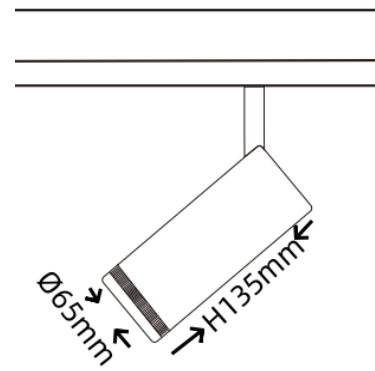

### Code composition/ Composizione del codice

Model	Power	Light flux	Size	Beam Angle	CRI	FUNTION
GMT701	10W	80LM/W	Ø45*115mm	15°-60°	90	ON/OFF DIM

Product series	ZOONA-EX
Application areas	Accent lighting
Pan/tilt range	355° turning range, 180° swivel range
Mounting	Power Track, not suitable for vertical mounting
Lighting technology	LED
LED Luminous Flux Class	120LM/W
Light colour White	2700 K, 3000 K - Efficient White, 3000 K - Brilliant Colour, 3500 K, 4000 K
Light colour Food*	M, M+F, BF
Cooling	Passive
Supply unit	Driver Integrated
Luminaire colour	RAL 9005 jet black RAL 9006 white aluminium RAL 9016 traffic white Special colours on request
Surface	Structure powder-coated
Nominal voltage	220 - 240 V, 50/60Hz
Lighting controls	On request
Weight	0.4kg
Test seal	

### Code composition/ Composizione del codice

Model	Power	Light flux	Size	Beam Angle	CRI	FUNTION
GMT701	15W	80LM/W	55*H120mm	15°-60°	90	ON/OFF DIM

Product series	ZOONA-EX
Application areas	Accent lighting
Pan/tilt range	355° turning range, 180° swivel range
Mounting	Power Track, not suitable for vertical mounting
Lighting technology	LED
LED Luminous Flux Class	120LM/W
Light colour White	2700 K, 3000 K - Efficient White, 3000 K - Brilliant Colour, 3500 K, 4000 K
Light colour Food*	M, M+F, BF
Cooling	Passive
Supply unit	Driver Integrated
Luminaire colour	RAL 9005 jet black RAL 9006 white aluminium RAL 9016 traffic white Special colours on request
Surface	Structure powder-coated
Nominal voltage	220 - 240 V, 50/60Hz
Lighting controls	On request
Weight	0.4kg
Test seal	

### Code composition/ Composizione del codice

Model	Power	Light flux	Size	Beam Angle	CRI	FUNTION
GMT701	20W	80LM/W	65*H135mm	15°-60°	90	ON/OFF DIM/DALI