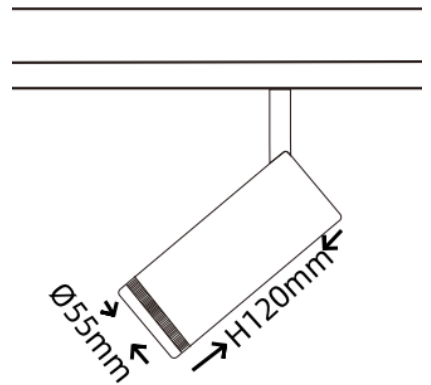

### Code composition/ Composizione del codice

Model	Power	Light flux	Size	Beam Angle	CRI	FUNTION
GMT701	10W	80LM/W	Ø45*115mm	15°-60°	90	ON/OFF DIM

Product series	ZOONA-EX
Application areas	Accent lighting
Pan/tilt range	355° turning range, 180° swivel range
Mounting	Power Track, not suitable for vertical mounting
Lighting technology	LED
LED Luminous Flux Class	120LM/W
Light colour White	2700 K, 3000 K - Efficient White, 3000 K - Brilliant Colour, 3500 K, 4000 K
Light colour Food*	M, M+F, BF
Cooling	Passive
Supply unit	Driver Integrated
Luminaire colour	RAL 9005 jet black RAL 9006 white aluminium RAL 9016 traffic white Special colours on request
Surface	Structure powder-coated
Nominal voltage	220 - 240 V, 50/60Hz
Lighting controls	On request
Weight	0.4kg
Test seal	

### Code composition/ Composizione del codice

Model	Power	Light flux	Size	Beam Angle	CRI	FUNTION
GMT701	15W	80LM/W	55*H120mm	15°-60°	90	ON/OFF DIM

Product series	ZOONA-EX
Application areas	Accent lighting
Pan/tilt range	355° turning range, 180° swivel range
Mounting	Power Track, not suitable for vertical mounting
Lighting technology	LED
LED Luminous Flux Class	120LM/W
Light colour White	2700 K, 3000 K - Efficient White, 3000 K - Brilliant Colour, 3500 K, 4000 K
Light colour Food*	M, M+F, BF
Cooling	Passive
Supply unit	Driver Integrated
Luminaire colour	RAL 9005 jet black RAL 9006 white aluminium RAL 9016 traffic white Special colours on request
Surface	Structure powder-coated
Nominal voltage	220 - 240 V, 50/60Hz
Lighting controls	On request
Weight	0.4kg
Test seal	