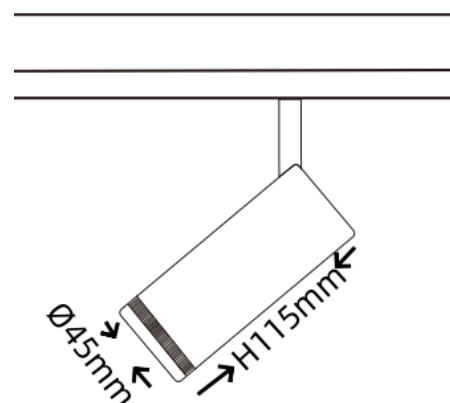

### Code composition/ Composizione del codice

Model	Power	Light flux	Size	Beam Angle	CRI	FUNTION
GMT701	10W	80LM/W	Ø45*115mm	15°-60°	90	ON/OFF DIM

Product series	ZOONA-EX
Application areas	Accent lighting
Pan/tilt range	355° turning range, 180° swivel range
Mounting	Power Track, not suitable for vertical mounting
Lighting technology	LED
LED Luminous Flux Class	120LM/W
Light colour White	2700 K, 3000 K - Efficient White, 3000 K - Brilliant Colour, 3500 K, 4000 K
Light colour Food*	M, M+F, BF
Cooling	Passive
Supply unit	Driver Integrated
Luminaire colour	RAL 9005 jet black RAL 9006 white aluminium RAL 9016 traffic white Special colours on request
Surface	Structure powder-coated
Nominal voltage	220 - 240 V, 50/60Hz
Lighting controls	On request
Weight	0.4kg
Test seal	

### Code composition/ Composizione del codice

Model	Power	Light flux	Size	Beam Angle	CRI	FUNTION
GMT701	15W	80LM/W	55*H120mm	15°-60°	90	ON/OFF DIM

Product series	ZOONA-EX
Application areas	Accent lighting
Pan/tilt range	355° turning range, 180° swivel range
Mounting	Power Track, not suitable for vertical mounting
Lighting technology	LED
LED Luminous Flux Class	120LM/W
Light colour White	2700 K, 3000 K - Efficient White, 3000 K - Brilliant Colour, 3500 K, 4000 K
Light colour Food*	M, M+F, BF
Cooling	Passive
Supply unit	Driver Integrated
Luminaire colour	RAL 9005 jet black RAL 9006 white aluminium RAL 9016 traffic white Special colours on request
Surface	Structure powder-coated
Nominal voltage	220 - 240 V, 50/60Hz
Lighting controls	On request
Weight	0.4kg
Test seal	

### Code composition/ Composizione del codice

Model	Power	Light flux	Size	Beam Angle	CRI	FUNTION
GMT701	20W	80LM/W	65*H135mm	15°-60°	90	ON/OFF DIM/DALI