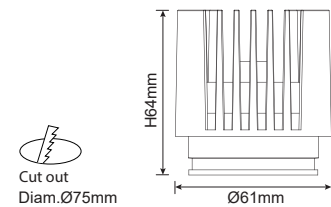

Product series	MODULE
Application areas	Accent lighting
Pan/tilt range	35°tilted function
Mounting	Surface mounted
Lighting technology	LED
LED Luminous Flux Class	120LM/W
Light colour White	2700K, 3000K, 3000K - Efficient White, 3000 K - Brilliant Colour,3500K, 4000K
Cooling	Passive
Supply unit	Driver Separated
Luminaire colour	RAL 9005 jet black RAL 9006 white aluminium RAL 9016 traffic white Special colours on request
Surface	Structure powder-coated
Nominal voltage	100-240V,50/60Hz
Lighting controls	On Request
Weight	Approx.0.11KG
Test seal	      

Code composition/ Composizione del codice

Model	Power	Cut-off size	Size	Beam Angle	CRI	Function
GMA001	15W	Ø75mm	Ø61*64mm	15/24/36D	90/98	ON/OFF DIM/DALI/0-10V ZIGBEE

24°-3000K-CRI90