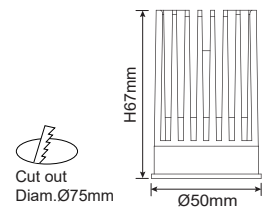

Product series	MODULE
Application areas	Accent lighting
Pan/tilt range	35°tilted function
Mounting	Surface mounted
Lighting technology	LED
LED Luminous Flux Class	120LM/W
Light colour White	2700K, 3000K, 3000K - Efficient White, 3000 K - Brilliant Colour,3500K, 4000K
Cooling	Passive
Supply unit	Driver Separated
Luminaire colour	RAL 9005 jet black RAL 9006 white aluminium RAL 9016 traffic white Special colours on request
Surface	Structure powder-coated
Nominal voltage	100-240V,50/60Hz
Lighting controls	On Request
Weight	Approx.0.13KG
Test seal	

### Code composition/ Composizione del codice

Model	Power	Cut-off size	Size	Beam Angle	CRI	Function
GMA001	9W	Ø75mm	Ø50*67mm	15/24/36D	90/98	ON/OFF DIM/DALI/0-10V ZIGBEE